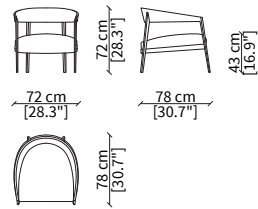

POLTRONA / ARMCHAIR

13202