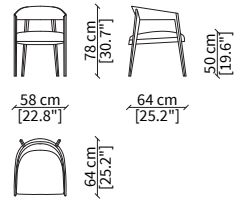

Seat: straw rope available in the colours Natural and Black.

LIZZYE STRAW SMALL ARMCHAIR

Design R&D Frigerio

POLTRONCINA / SMALL ARMCHAIR

13201

POLTRONCINA CON SEDUTA IN PAGLIA / SMALL ARMCHAIR WITH STRAW SEAT