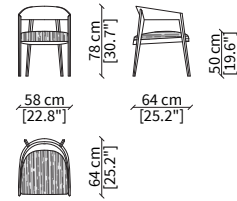

POLTRONCINA CON SEDUTA IN PAGLIA / SMALL ARMCHAIR WITH STRAW SEAT

13201